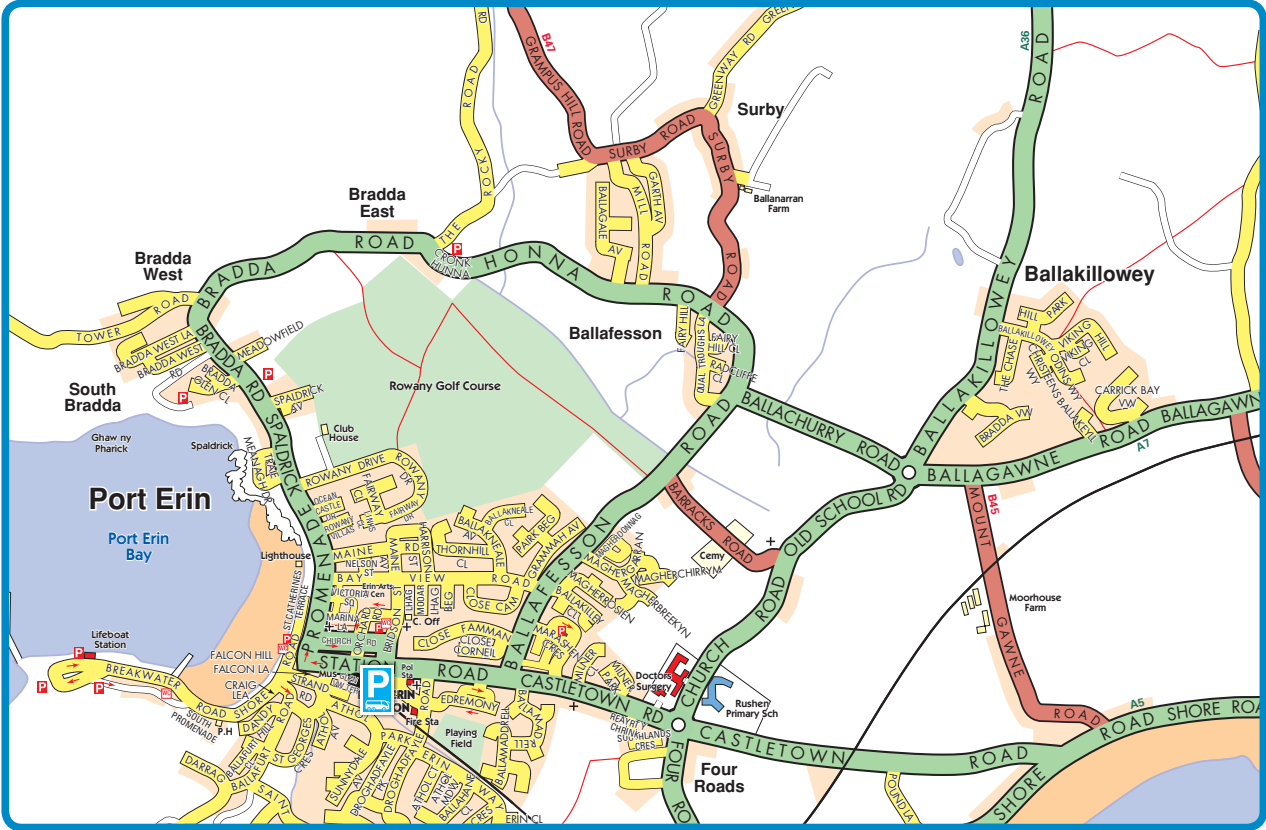

## Port Erin

Up to 10 coaches can park day and night in the Station Road car park.

For more information call +44 (0) 1624 686888