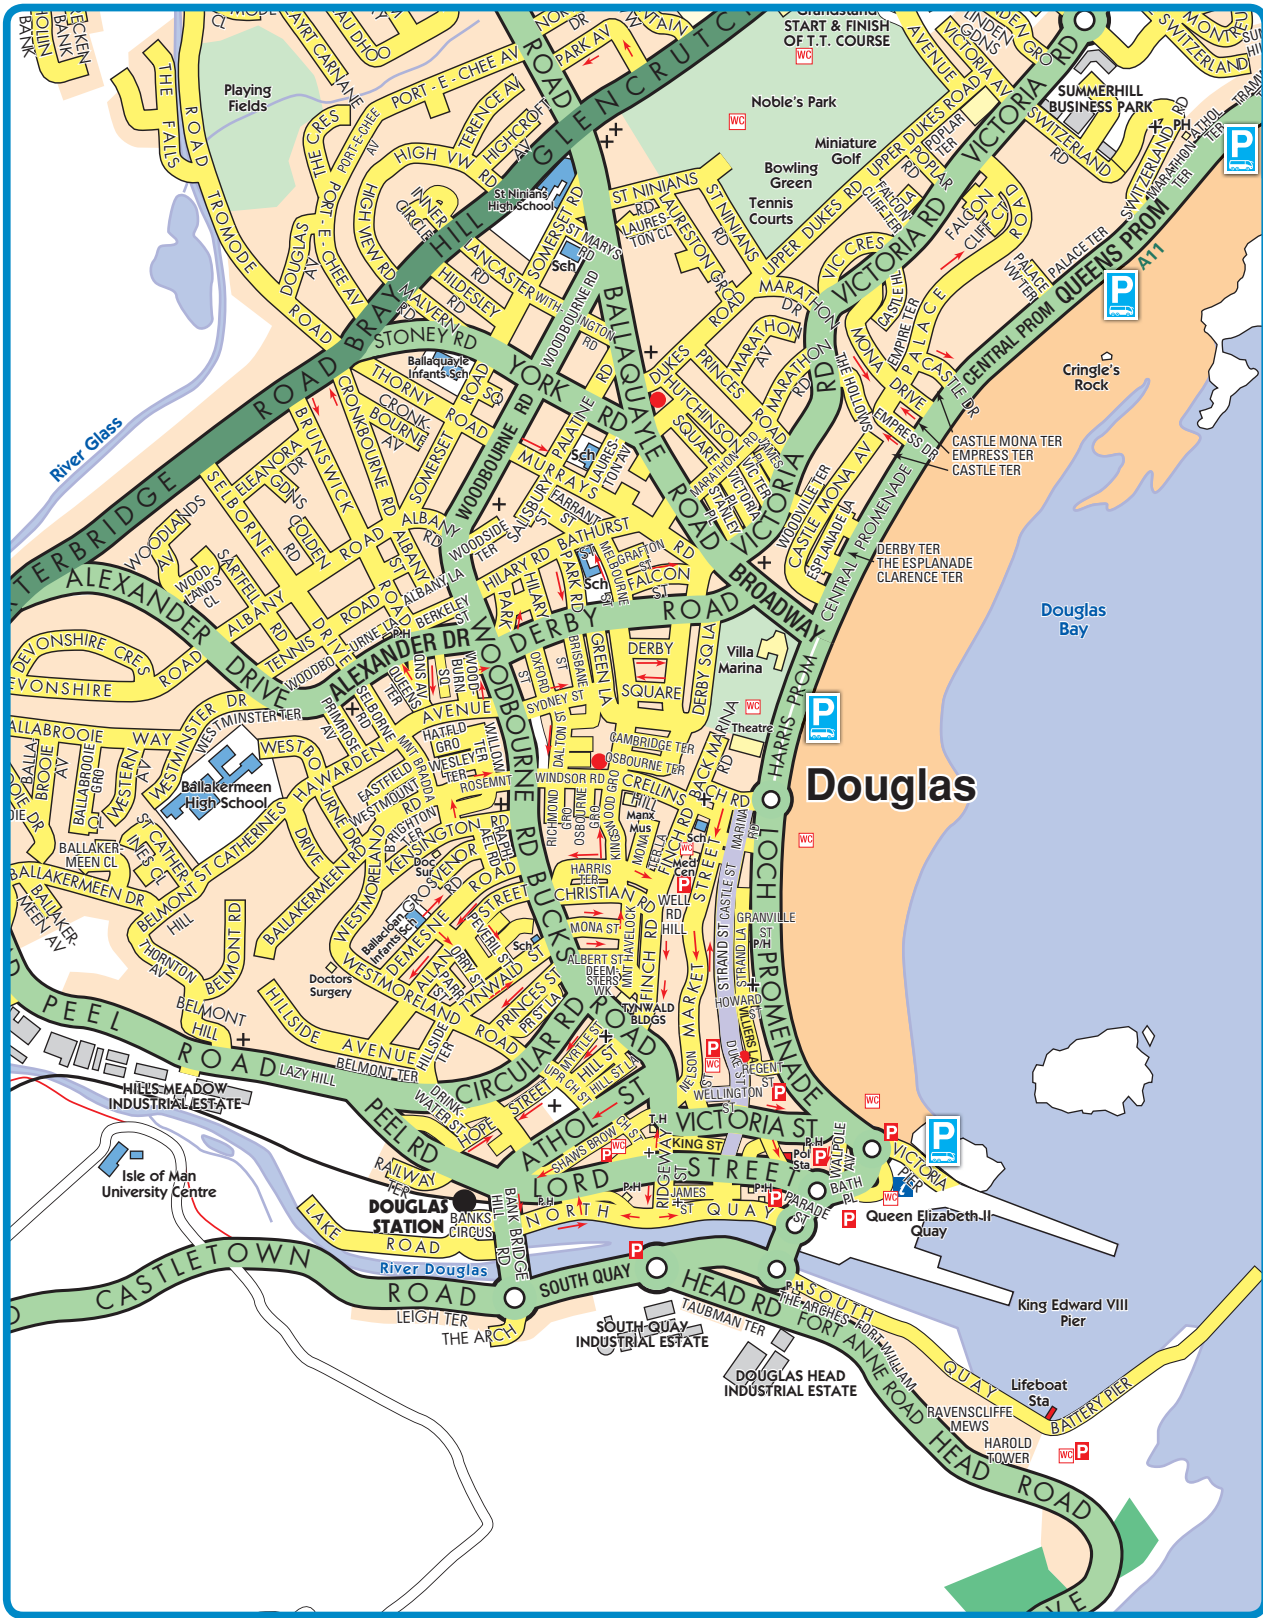

Coach Parking

Douglas

There are four overnight parking spaces at the Sea Terminal (by prior arrangement), three on King Edward Road, two on Queen's Promenade and two on Harris Promenade which can all be used both day and night.