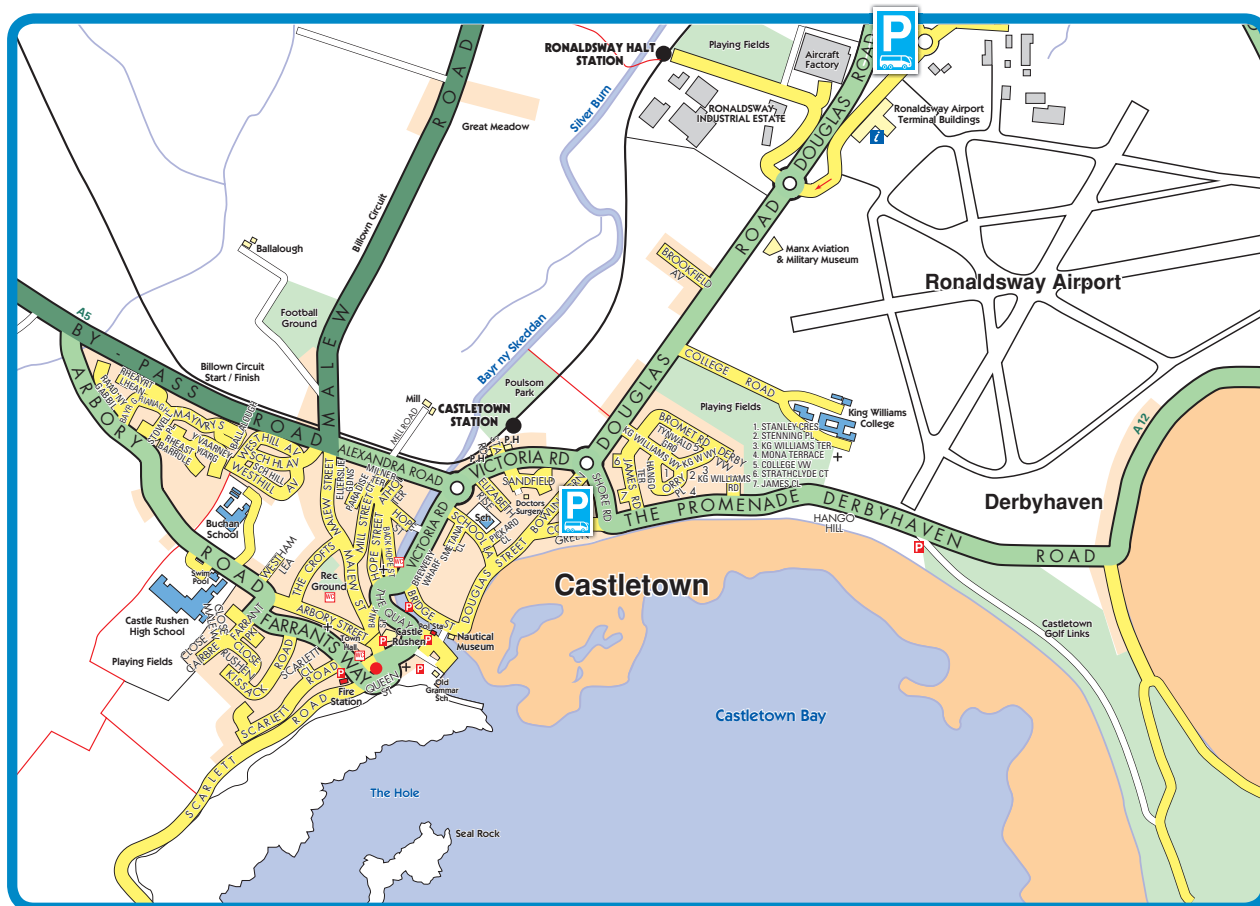

Coach Parking

Castletown

Year round parking available on Farrants Way.

Coach Parking is available at Rushen Abbey at the adjacent Abbey Restaurant.

For more information call +44 (0) 1624 686888