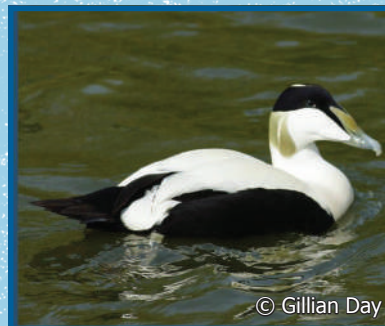

Razorbill

© Peter Duncan

Nests on ledges and amongst rocks. It has a distinctive short, thick bill with a white line across their head. They pair for life. Seen April-September, often with guillemots.

Puffin

© Lara Howe

Seen from Mar-Aug, these colourful birds live at sea most of the time and only come to land to breed in grassy burrows. Chicks are called pufflings.

Sea Urchin

© Lara Howe

A spiny relative of the starfish, which graze on algae. Several species are found from the lower rocky shore amongst rocks and seaweed.

Common Seal

© Melissa Parsons

Locally uncommon; they have a short head, blunt nose and a more cat-like appearance compared to grey seals. The Calf is the best place to see them.

Eider Duck

© Gillian Day

The male sea duck is black and white with a green patch behind the head. The female is brown-grey. They feed on molluscs and crustaceans.

Shag

© Peter Duncan

Smaller than a cormorant, shags catch fish with their long hook-tipped bill. Adults have glossy green plumage whilst juveniles are brownish.

Port Erin Bay MNR

Calf and Wart Bank MNR

Spotter sheets proudly supported by: